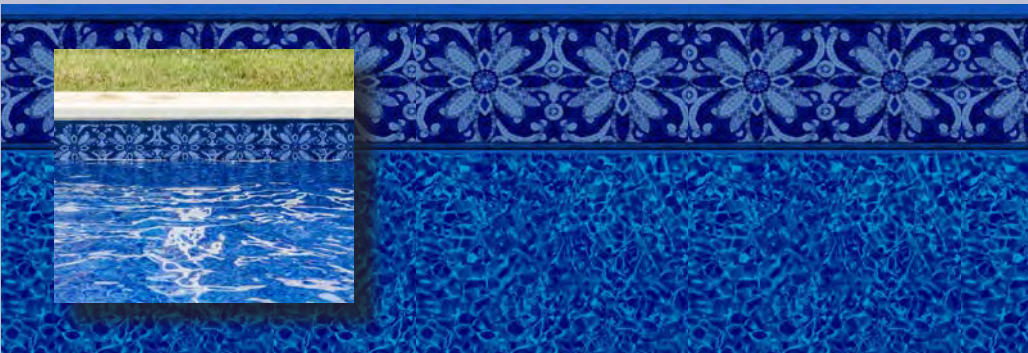

Sea Blossom Tile
Blue Pointe Floor
20 mil