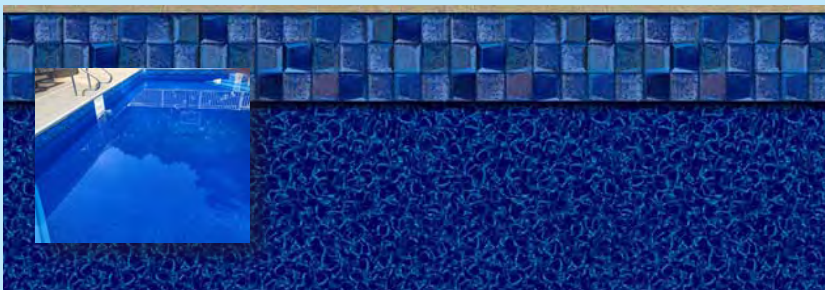

## Simulated over Chlorinated Pool Results

Front

Back

WHILE  
SUPPLIES  
LAST

**Crystal Cove Tile  
Brava Beach Floor**  
20 mil  
Aqua-MAX\*

**Mission Beach Tile  
Princeville Floor**  
20 mil or 27 mil  
Aqua-MAX\*