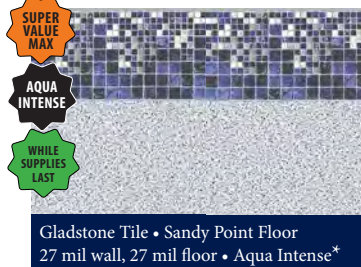

*Upcharge Applies

WHILE SUPPLIES LAST

AQUA-MAX

NEW FOR 2020

VALUE-MAX

SUPER VALUE-MAX

COOL! HOLOGRAPHIC

AQUA INTENSE