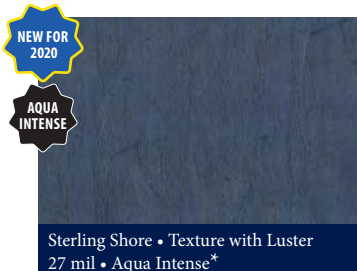

Color and tile aspects may differ from the images shown. Please see your Merlin Dealer for actual vinyl samples.

*Upcharge Applies