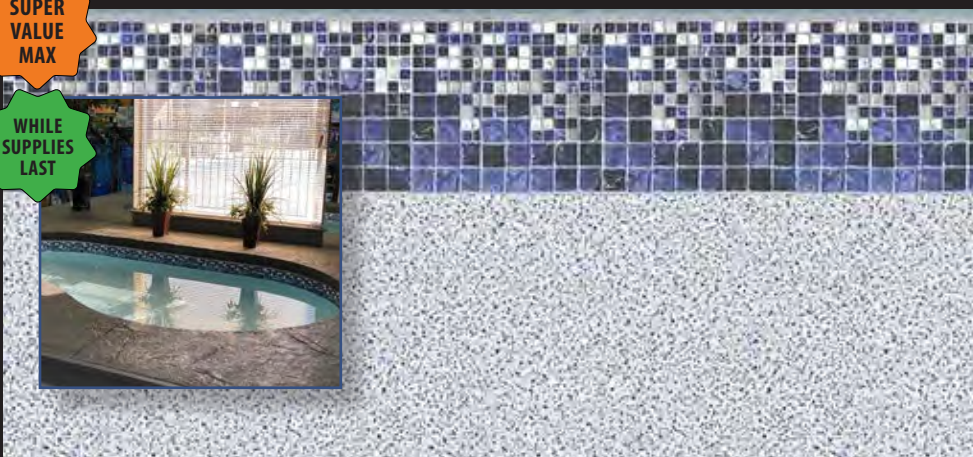

SUPER
VALUE
MAX

WHILE
SUPPLIES
LAST

Gladstone Tile
Sandy Point Floor
All Over Texture
27 mil*