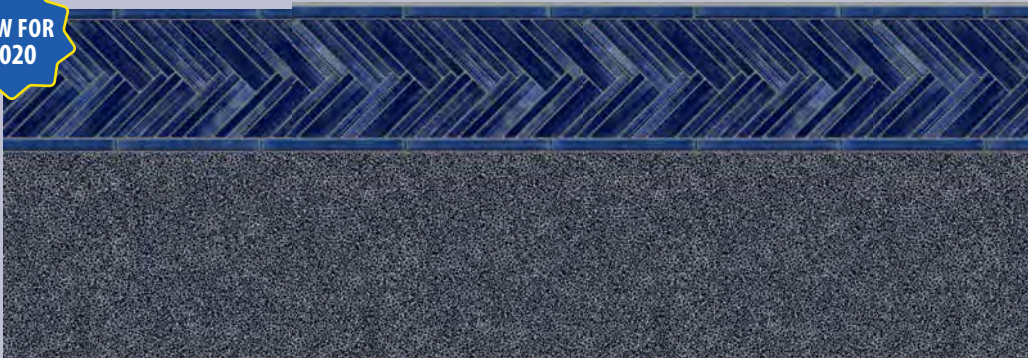

NEW FOR
2020

Arrowhead Tile
Jasper Beach Floor
20 mil