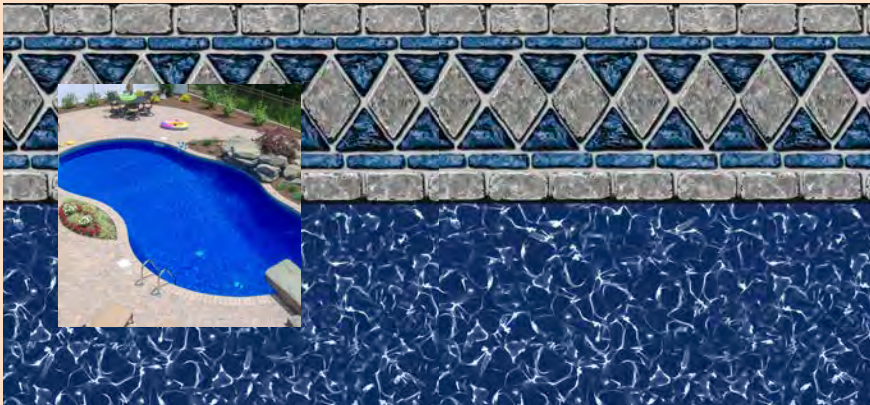

# Value-Max Patterns

Marco Island Tile  
Morro Bay Floor  
27 mil wall, 20 mil floor

NEW FOR  
2020

Messina Tile  
Turquoise River Floor  
27 mil wall, 20 mil floor

Sandy Cay Tile  
Runaway Bay Floor  
27 mil wall, 20 mil floor

Siesta Key Tile  
Blue Reef Floor  
27 mil wall, 20 mil floor

NEW FOR  
2020

Valencia Tile  
Ocean Mist Floor  
27 mil wall, 20 mil floor

WHILE  
SUPPLIES  
LAST

Windswept Tile  
Lakeside Floor  
27 mil wall, 20 mil floor

# Super Value-Max

Hampton Bays Tile  
Blue Lagoon Floor  
27 mil wall, 27 mil floor

WHILE  
SUPPLIES  
LAST

Marbella Tile  
San Pedro Floor  
27 mil wall, 27 mil floor

NEW FOR  
2020

Stone Jewel  
27 mil wall, 27 mil floor