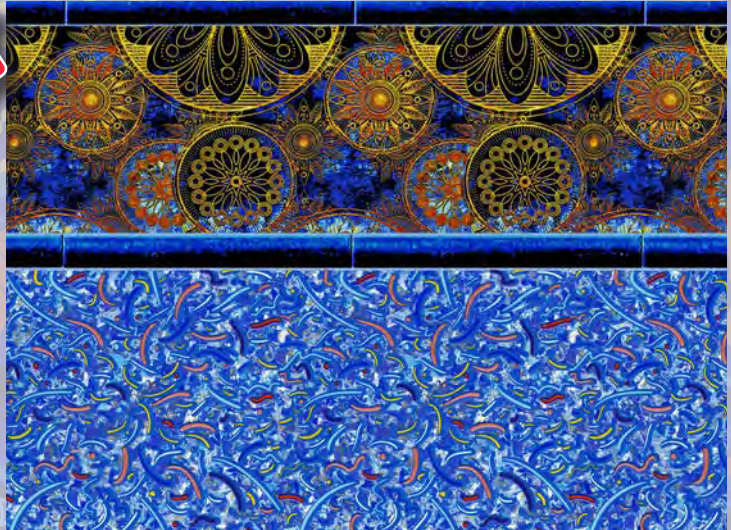

Liberty Tile, Starfish Floor • 20 mil\*

Mosaic Tile, Starfish Floor • 20 mil\*

Sunfish Tile, Seafloor Floor • 20 mil\*

ALSO  
AVAILABLE IN  
ABOVE GROUND  
LINERS!

Universe Tile, Confetti Floor • 20 mil\*