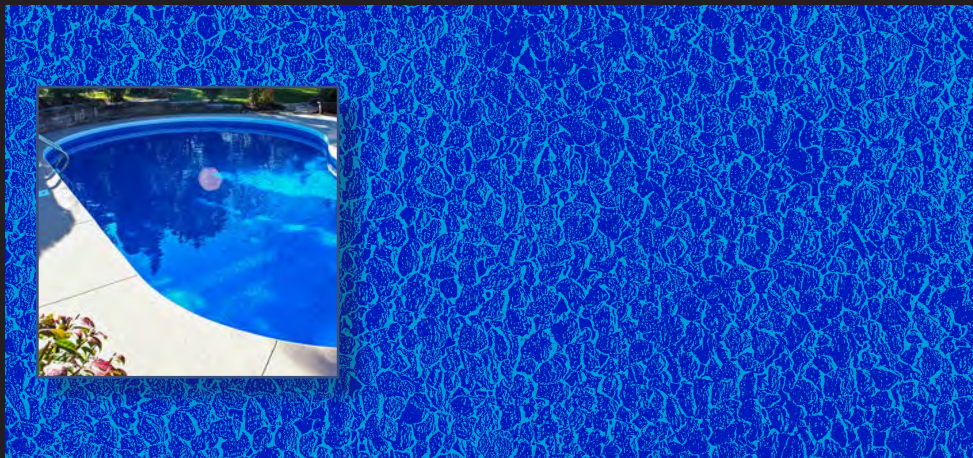

Aqua *intense*

These liners feature one or a combination of the following enhancements:

★ TEXTURED VINYL ★ LUSTER INKS ★

Aqua Intense liners are uniquely formulated with state-of-the-art technology. They are stylish, stunning, and crafted with details unlike standard liners.

Amelia Island
All Over Texture
27 mil*