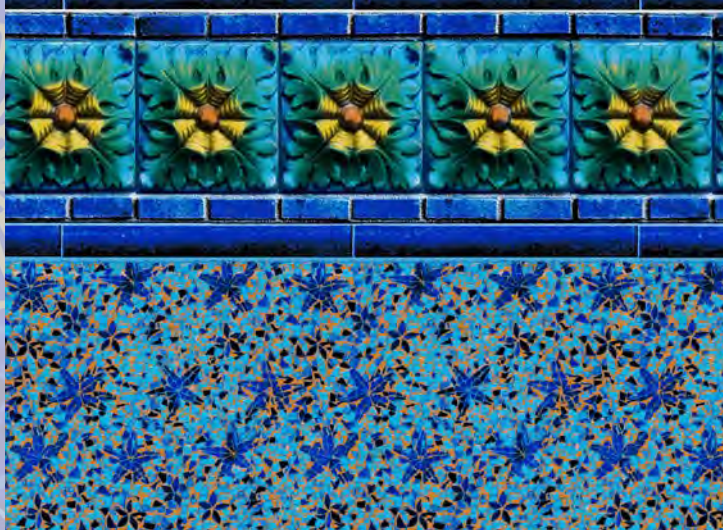

Liberty Tile, Starfish Floor • 20 mil*