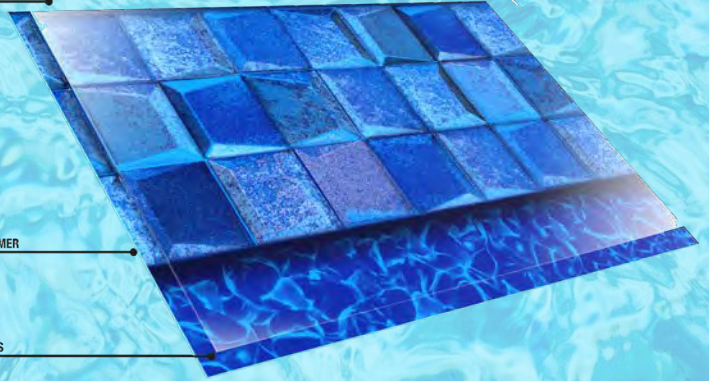

Aqua MAX Liners

FROM MERLIN INDUSTRIES INC.

THICKER PROTECTIVE TOP COAT

HIGH MOLECULAR WEIGHT POLYMER

UV AND BLEACH RESISTANT INKS

For years, pool owners have been looking for a better pool liner, only to be told that all they can do is get a thicker liner. Thicker liners are still subject to the same ultraviolet, chemical and heat damage as standard liners.

Aqua-Max liners are specifically formulated to provide greater ultraviolet resistance and far greater resistance to today's pool chemical systems and chemical misuse. Aqua-Max vinyl also contains over twice as much anti-fungal and anti-bacterial protection than standard liners.

**Aqua-Max Liners
Only from Merlin Industries!**

- 50% more top coat to help prevent scuffs & stains.
- 25% better resistance to chlorine bleaching.
- 25% longer life expectancy than standard liners.
- 20% more UV resistance for longer-lasting color.

UV and Weathering Resistance Test Results

**Standard
Vinyl**

**Aqua
MAX Liner S**
From Merlin Industries, Inc.

New Sample

1500 Hours
Estimated 6 Years

2500 Hours
Estimated 10 Years