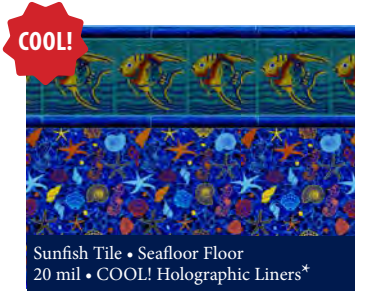

*Upcharge Applies

WHILE SUPPLIES LAST

AQUA-MAX

NEW FOR 2020

VALUE-MAX

SUPER VALUE-MAX

COOL! HOLOGRAPHIC

AQUA INTENSE