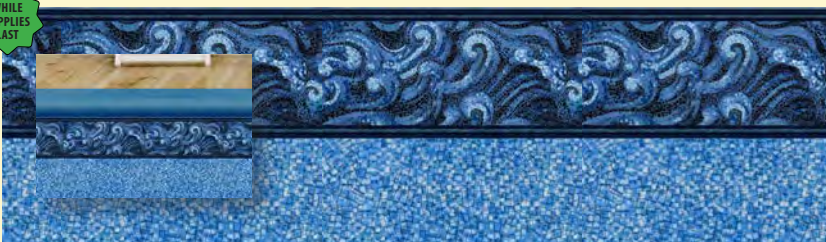

WHILE
SUPPLIES
LAST

Windswept Tile
Lakeside Floor
27 mil wall, 20 mil floor