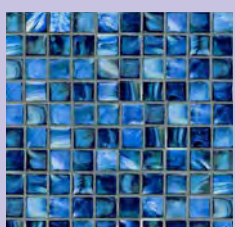

Turquoise River
20 mil

*Upcharge Applies