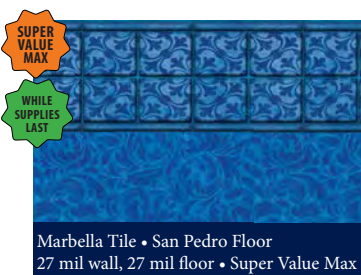

*Upcharge Applies

WHILE SUPPLIES LAST

AQUA-MAX

NEW FOR 2020

VALUE-MAX

SUPER VALUE-MAX

COOL! HOLOGRAPHIC

AQUA INTENSE