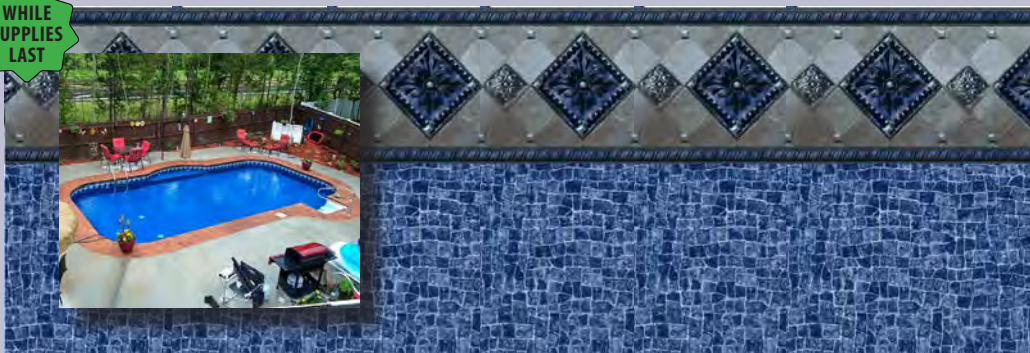

# 2020 Collection

Blue Trinidad Tile  
Jamaica Floor  
20 mil or 27 mil\*

WHILE  
SUPPLIES  
LAST

Cocoa Beach Tile  
Miramar Floor  
20 mil

NEW FOR  
2020

Coral Bay  
27 mil\*

Corolla Beach Tile  
Outer Banks Floor  
20 mil