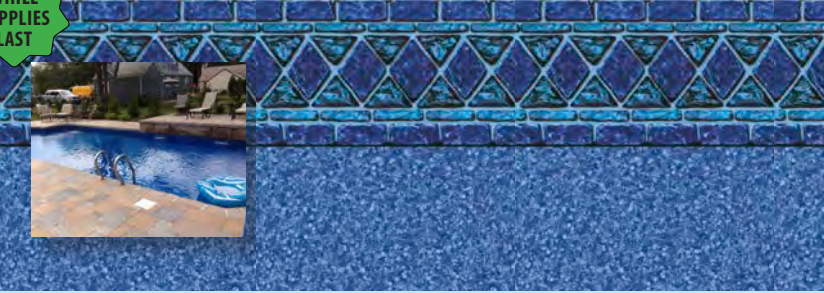

Aqua MAX Liners

From Merlin Industries, Inc.

WHILE
SUPPLIES
LAST

Ocho Rios Tile
Blue Cove Floor
20 mil
Aqua-MAX*