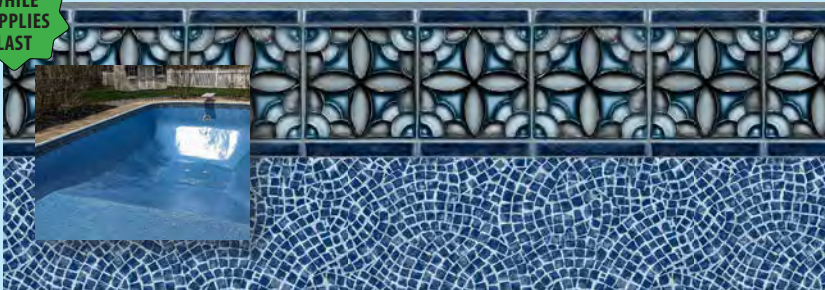

## Simulated over Chlorinated Pool Results

Front

Back

WHILE  
SUPPLIES  
LAST

**Crystal Cove Tile  
Brava Beach Floor**  
20 mil  
Aqua-MAX\*

**Mission Beach Tile  
Princeville Floor**  
20 mil or 27 mil  
Aqua-MAX\*