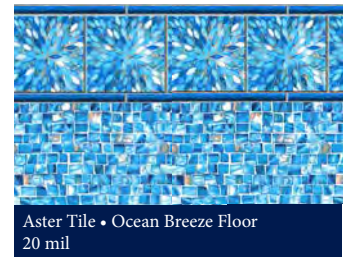

Color and tile aspects may differ from the images shown. Please see your Merlin Dealer for actual vinyl samples.

*Upcharge Applies