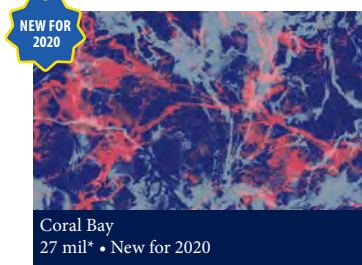

Color and tile aspects may differ from the images shown. Please see your Merlin Dealer for actual vinyl samples.

*Upcharge Applies