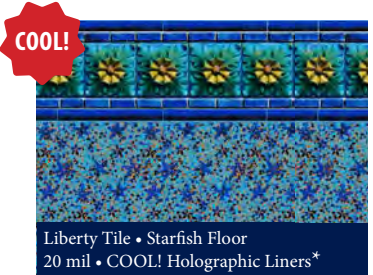

*Upcharge Applies

WHILE SUPPLIES LAST

AQUA-MAX

NEW FOR 2020

VALUE-MAX

SUPER VALUE-MAX

COOL! HOLOGRAPHIC

AQUA INTENSE