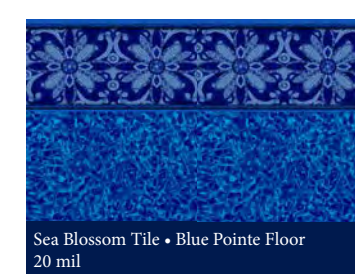

*Upcharge Applies

WHILE SUPPLIES LAST

AQUA-MAX

NEW FOR 2020

VALUE-MAX

SUPER VALUE-MAX

COOL! HOLOGRAPHIC

AQUA INTENSE