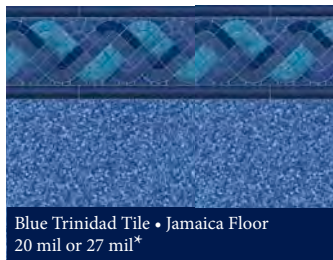

*Upcharge Applies

WHILE SUPPLIES LAST

AQUA-MAX

NEW FOR 2020

VALUE-MAX

SUPER VALUE-MAX

COOL! HOLOGRAPHIC

AQUA INTENSE