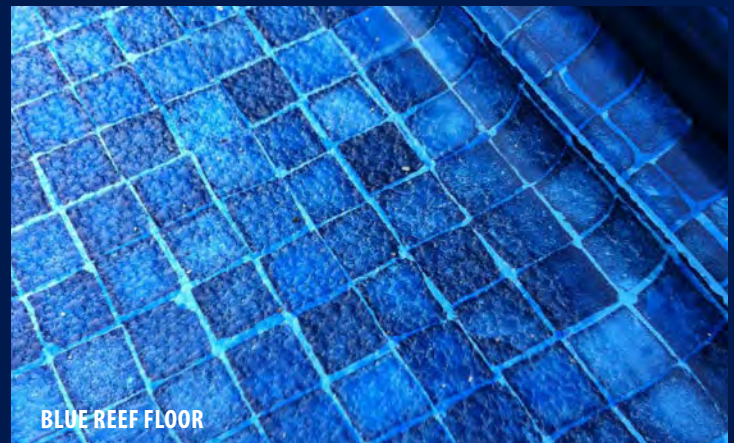

## Tex-Step Textured Vinyl\*

Tex-Step textured vinyl is a great addition to your pool steps and benches.

Merlin offers over two dozen textured vinyl patterns to coordinate with your pool bottom choice.

Textured vinyl provides better slip resistance than standard vinyl & helps make your pool safer for kids, friends and summer fun.