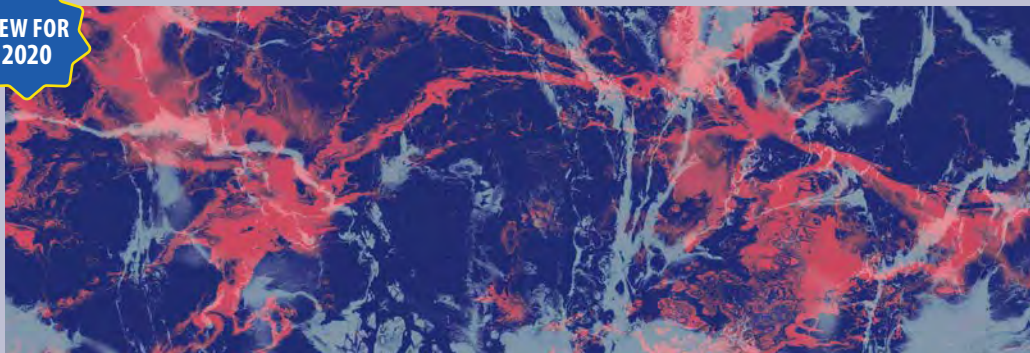

# 2020 Collection

Blue Trinidad Tile  
Jamaica Floor  
20 mil or 27 mil\*

WHILE  
SUPPLIES  
LAST

Cocoa Beach Tile  
Miramar Floor  
20 mil

NEW FOR  
2020

Coral Bay  
27 mil\*

Corolla Beach Tile  
Outer Banks Floor  
20 mil