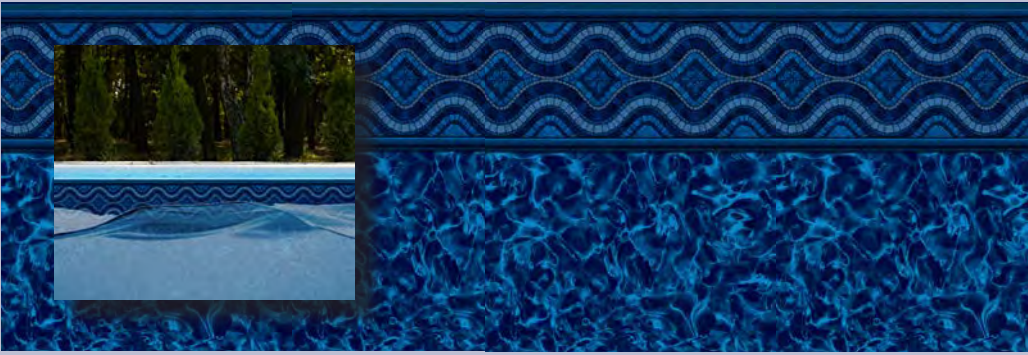

Sarasota Tile
Sea Storm Floor
20 mil