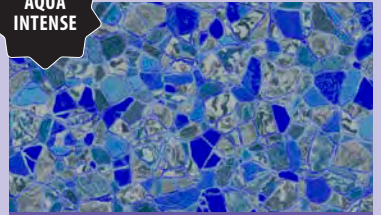

AQUA INTENSE

Opal Bay
27 mil*