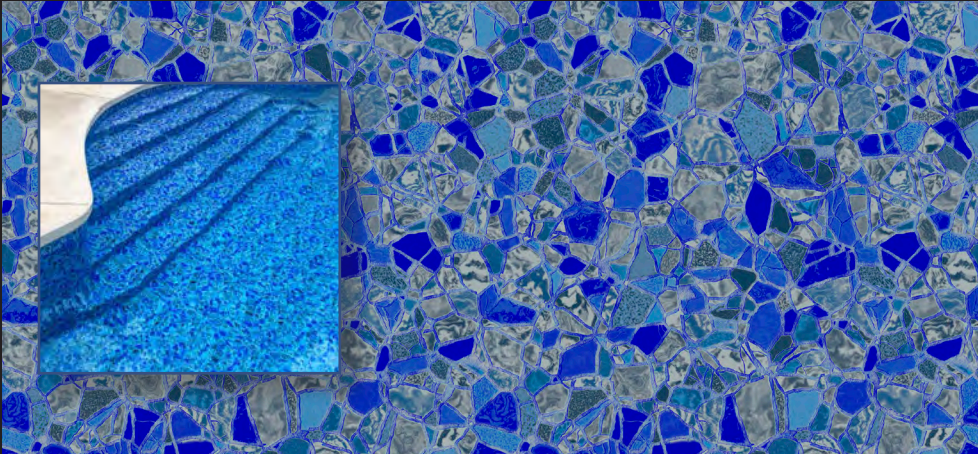

Opal Bay
All Over Pattern
with Luster
27 mil*