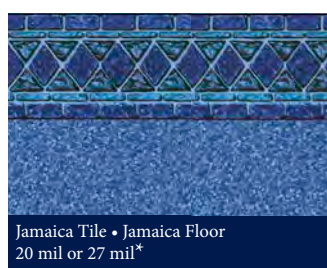

Color and tile aspects may differ from the images shown. Please see your Merlin Dealer for actual vinyl samples.

*Upcharge Applies