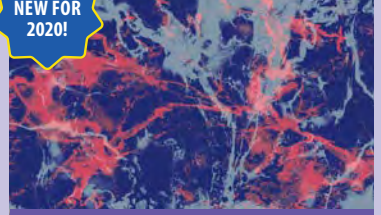

# All Over Pattern Liners

AQUA INTENSE

Amelia Island  
27 mil\*

Black  
27 mil\*

Blue  
20 mil or 27 mil\*

NEW FOR 2020!

Coral Bay  
27 mil\*

Dark Blue  
27 mil\*