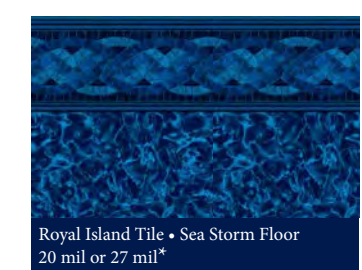

Color and tile aspects may differ from the images shown. Please see your Merlin Dealer for actual vinyl samples.

*Upcharge Applies