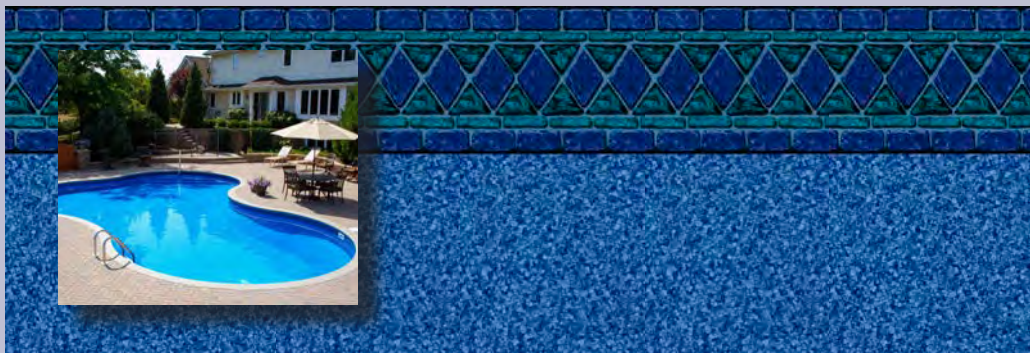

# 2020 Collection

Fraser Island Tile  
Outer Banks Floor  
20 mil

Jamaica Tile  
Jamaica Floor  
20 mil or 27 mil\*

NEW FOR  
2020

Moonlight Cove Tile  
Jasper Beach Floor  
20 mil

Royal Island Tile  
Sea Storm Floor  
20 mil or 27 mil\*