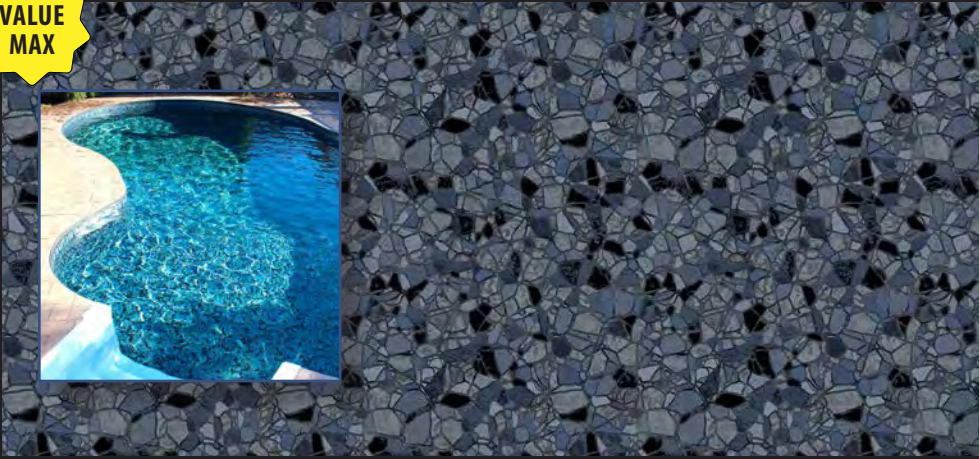

VALUE
MAX

Holden Beach
All Over Pattern
with Luster
27 mil wall, 20 mil floor*