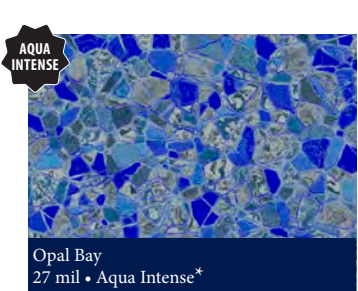

*Upcharge Applies

WHILE SUPPLIES LAST

AQUA-MAX

NEW FOR 2020

VALUE-MAX

SUPER VALUE-MAX

COOL! HOLOGRAPHIC

AQUA INTENSE