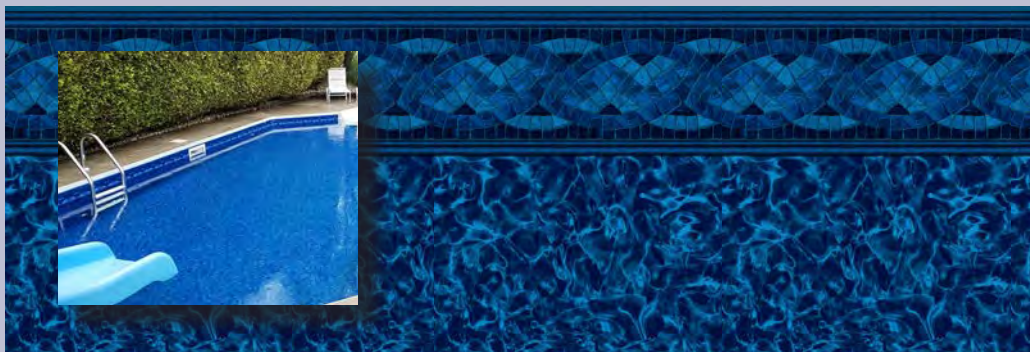

# 2020 Collection

Fraser Island Tile  
Outer Banks Floor  
20 mil

Jamaica Tile  
Jamaica Floor  
20 mil or 27 mil\*

NEW FOR  
2020

Moonlight Cove Tile  
Jasper Beach Floor  
20 mil

Royal Island Tile  
Sea Storm Floor  
20 mil or 27 mil\*