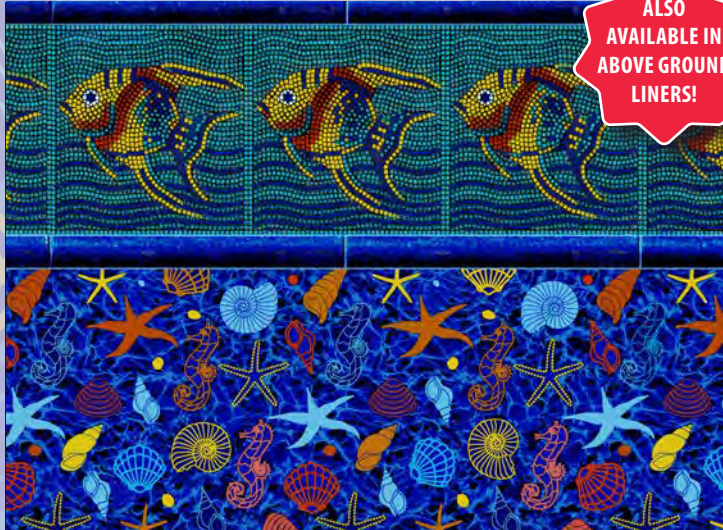

Sunfish Tile, Seafloor Floor • 20 mil*

ALSO
AVAILABLE IN
ABOVE GROUND
LINERS!