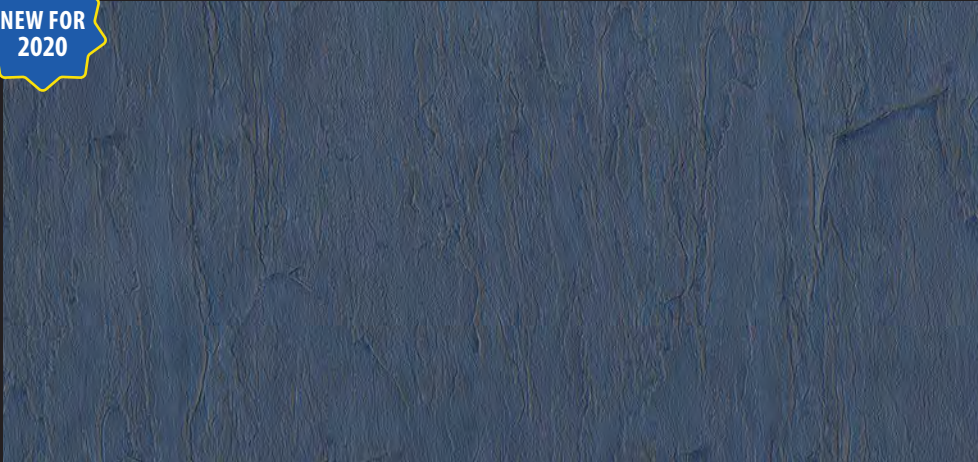

VALUE  
MAX

Holden Beach  
All Over Pattern  
with Luster  
27 mil wall, 20 mil floor\*

Opal Bay  
All Over Pattern  
with Luster  
27 mil\*

Shelter Cove  
All Over Texture  
with Luster  
27 mil\*

NEW FOR  
2020