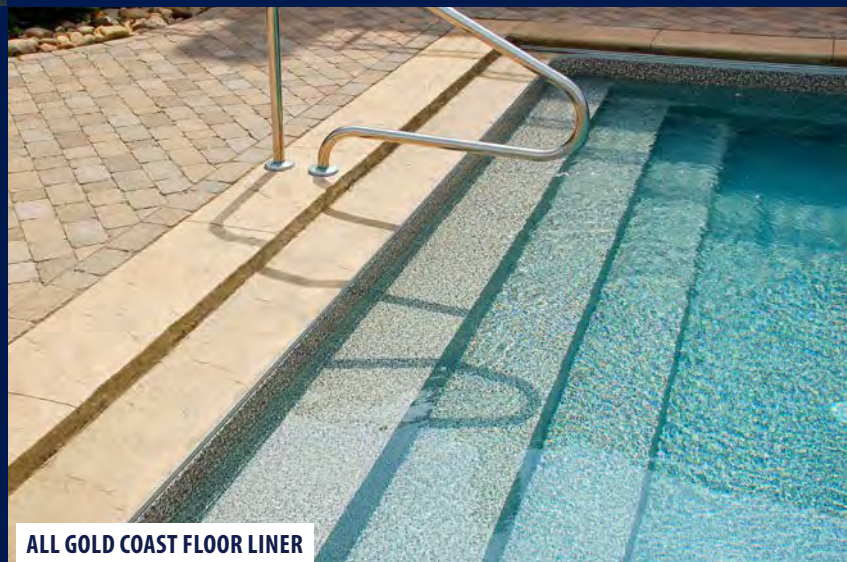

ALL GOLD COAST FLOOR LINER

Our liners are custom designed to provide the best fit and durability. Our designs are specific to your pool and do not rely on extreme stretch to fit. Each liner is CAD-designed and custom manufactured to accommodate steps, angles, objects, and unique configurations.