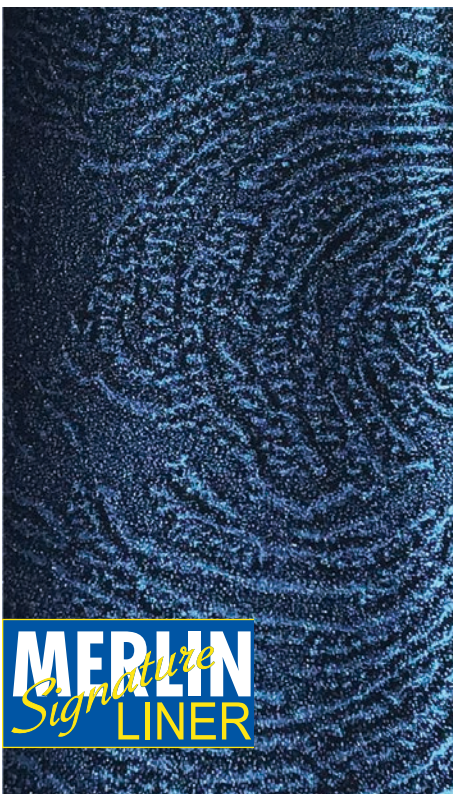

They are stylish, stunning, and crafted with details unlike standard liners.

Sterling Shore All Over Pattern

Available in: 27 mil Wall/27 mil Floor

Water Color: Medium Blue

*Aqua-Intense Upcharge Applies

*All Over Texture with Luster