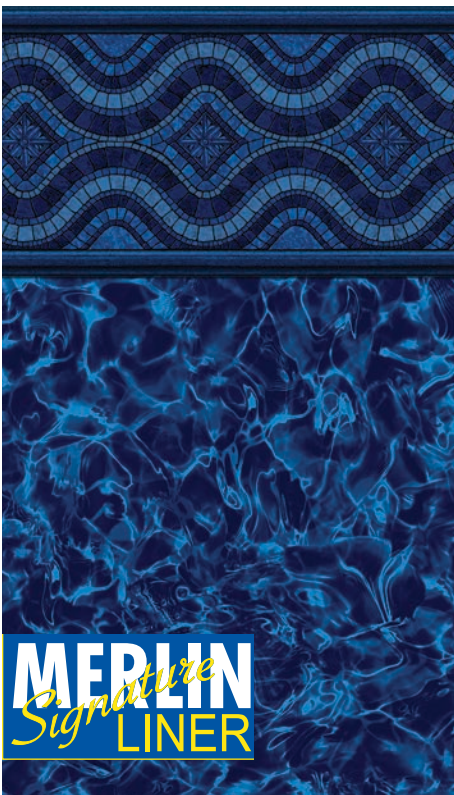

Sarasota Tile/Sea Storm Floor

Available in: 20 mil Wall/20 mil Floor

Water Color: Deep Blue

*Tex-Step Textured Vinyl upgrade available

All Over Floor Available