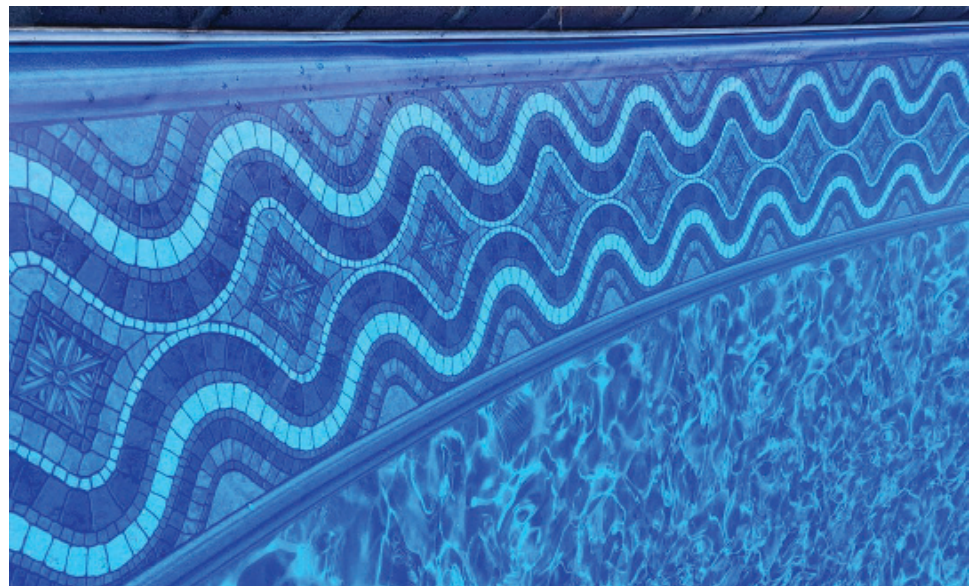

Sarasota Tile/Sea Storm Floor

Available in: 20 mil Wall/20 mil Floor

Water Color: Deep Blue

*Tex-Step Textured Vinyl upgrade available

All Over Floor Available