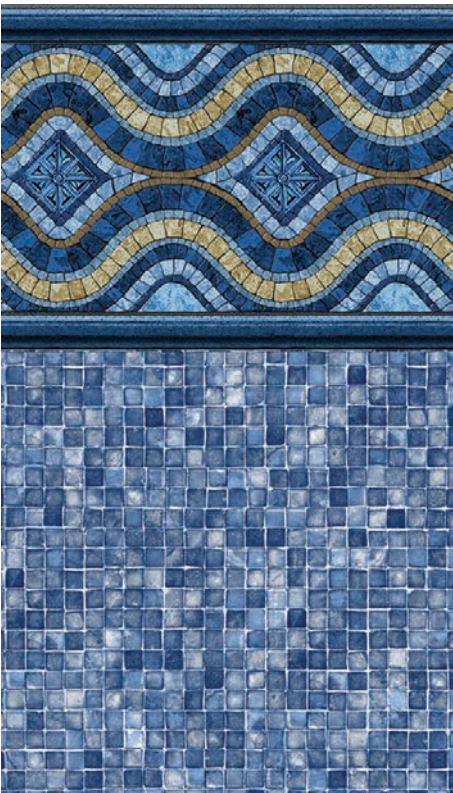

Available in: 27 mil Wall/20 mil Floor
Water Color: Light Blue
*Tex-Step Textured Vinyl upgrade available
Value-Max Liner
All Over Floor Available

Coral Bay All Over Liner

Available in: 27 mil Wall/27 mil Floor
Water Color: Deep Blue
*Tex-Step Textured Vinyl upgrade available

2022 Collection

Corolla Beach Tile/Outer Banks Floor

Available in: 20 mil Wall/20 mil Floor
Water Color: Medium Blue
*Tex-Step Textured Vinyl upgrade available
All Over Floor Available

Fraser Island Tile/Outer Banks Floor