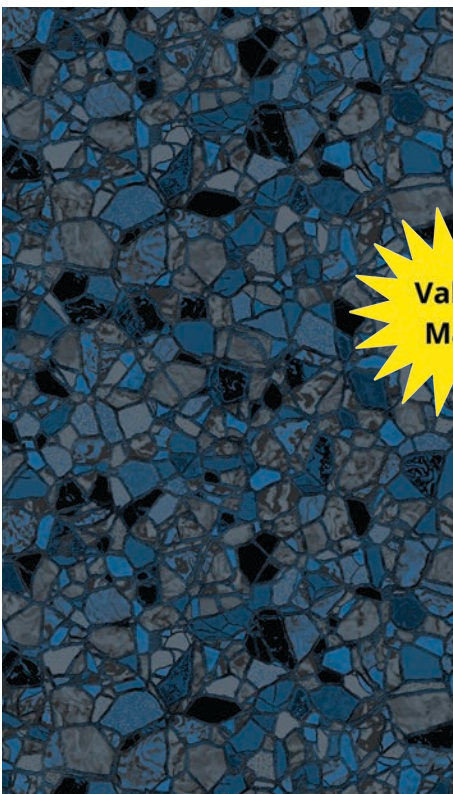

Opal Bay All Over Pattern

Available in: 27 mil Wall/27 mil Floor

Water Color: Medium Blue

*Tex-Step Textured Vinyl upgrade available

*Aqua-Intense Upcharge Applies

*Luster

Holden Beach All Over Pattern

Available in: 27 mil Wall/20 mil Floor