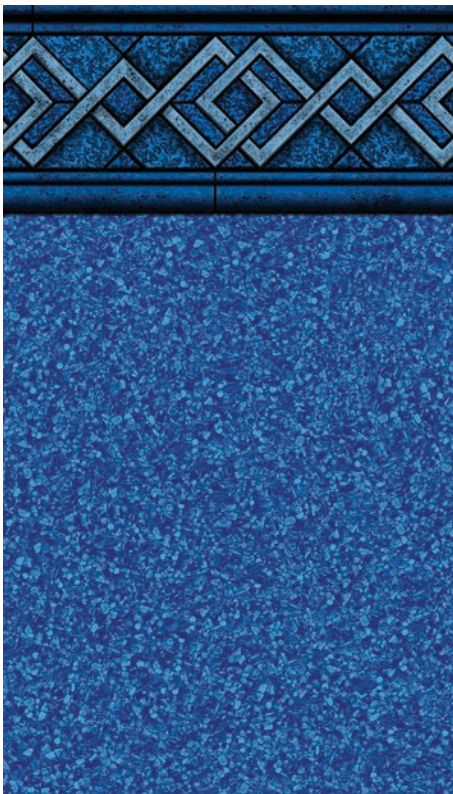

Santa Maria Tile/Blue Cove Floor

Available in: 20 mil Wall/20 mil Floor

Water Color: Medium Blue

*Tex-Step Textured Vinyl upgrade available

*Aqua-Max Upcharge Applies

All Over Floor available