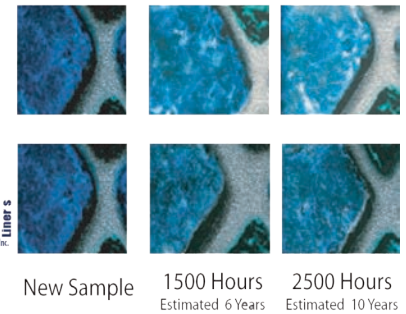

UV and Weathering Resistance Test Results