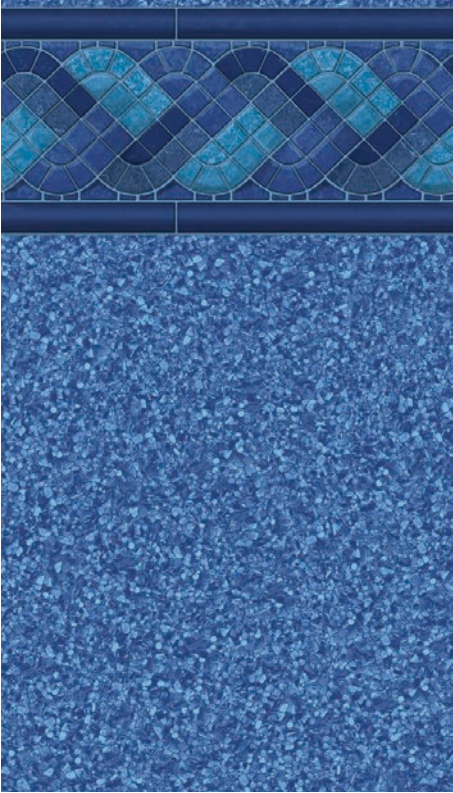

Blue Trinidad Tile/Jamaica Floor

Available in: 20 or 27 mil* Wall/20 or 27 mil* Floor
Water Color: Medium Blue
*Tex-Step Textured Vinyl upgrade available
All Over Floor Available

Jamaica Tile/Jamaica Floor

Available in: 20 or 27 mil* Wall/20 or 27 mil* Floor
Water Color: Medium Blue
*Tex-Step Textured Vinyl upgrade available
All Over Floor Available