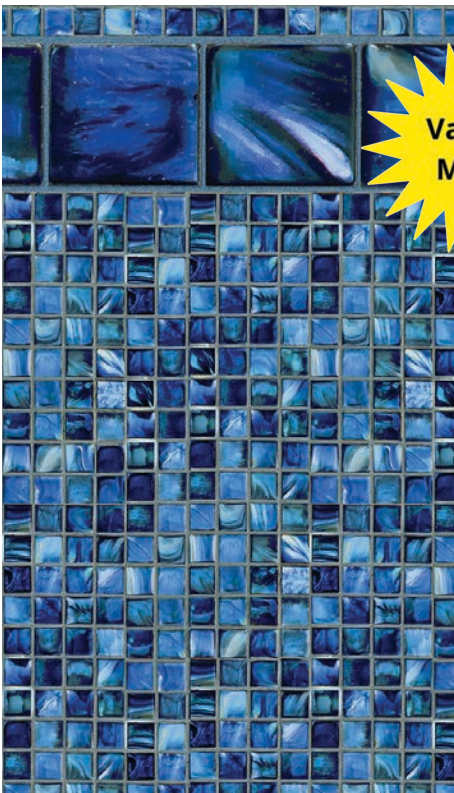

Lake Como All Over Pattern

Available in: 27 mil Wall/27 mil Floor

Water Color: Light Blue

*Tex-Step Textured Vinyl upgrade available

2022 Collection

**Value
Max**

Marco Island Tile/Morro Bay Floor

Available in: 27 mil Wall/20 mil Floor
Water Color: Deep Blue
*Tex-Step Textured Vinyl upgrade available
Value-Max Liner
All Over Floor Available