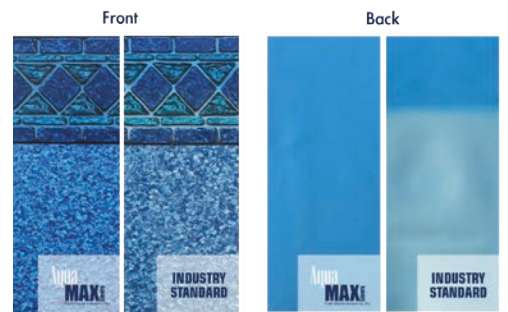

Simulated over Chlorinated Pool Results

Introducing 2 NEW Aqua-Max Liner Patterns for 2022!