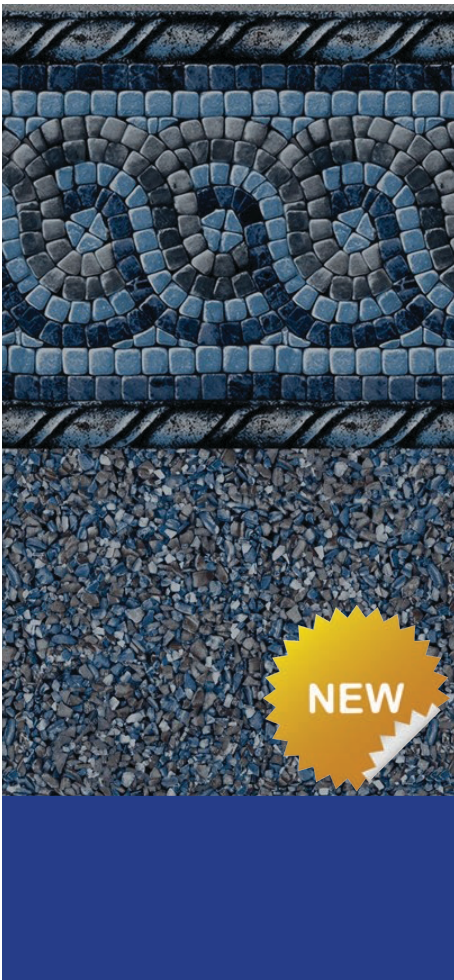

**Value
Max**

Valencia Tile/Ocean Mist Floor

Available in: 27 mil Wall/20 mil Floor

Water Color: Medium Blue

*Tex-Step Textured Vinyl upgrade available

Value-Max Liner

NEW

Twilight Tile/Sea Slate Floor