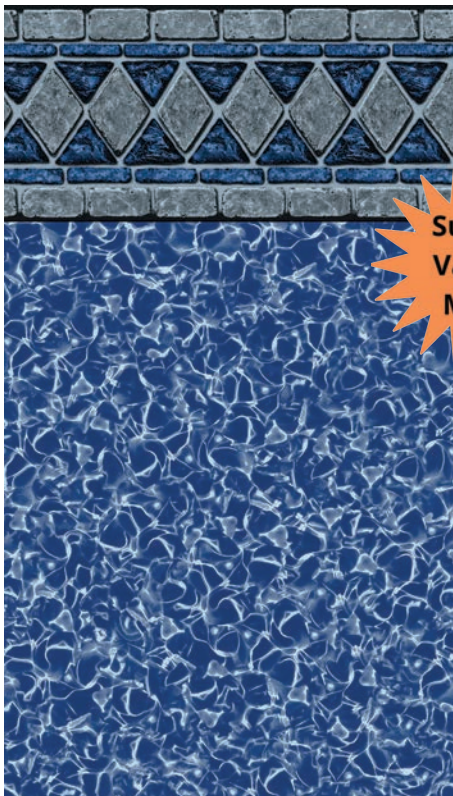

2022 Collection