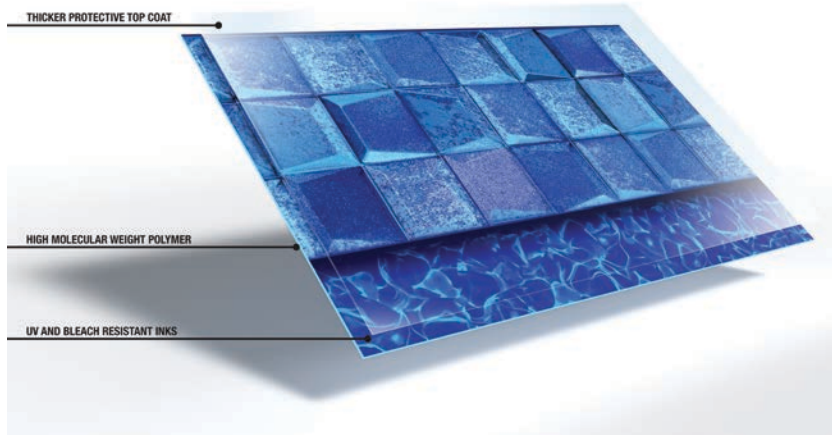

Aqua MAX Liners

FROM MERLIN INDUSTRIES INC.