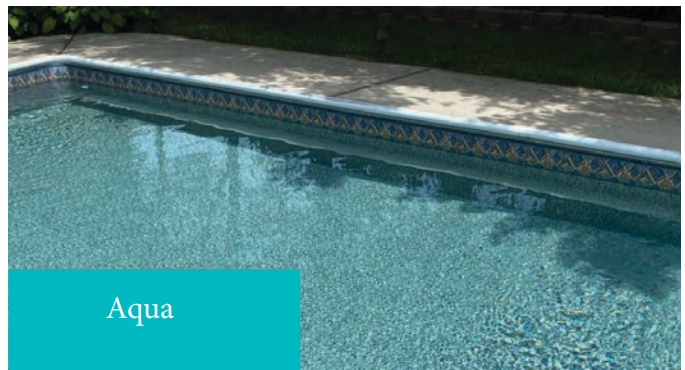

Water Color Chart

When selecting a vinyl liner pattern for their pool, most people want to know what color it is going to make the water appear. Merlin Industries understands how important water color is in the liner selection process. To help with this, we have added a water color chart to our liners.

Please keep in mind that these colors are a general guide and that the actual water color may be different based on conditions surrounding your pool including landscape and greenery, time of day and depth of your pool.