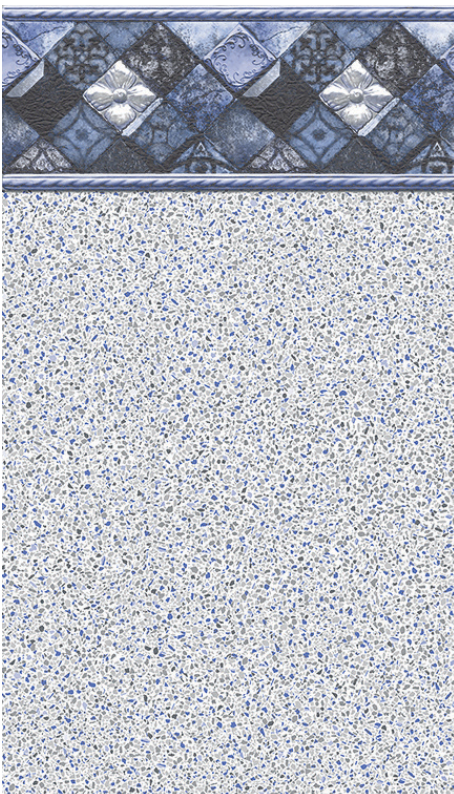

Caswell Beach Tile/Sandy Point Floor

Available in: 27 mil Wall/27 mil Floor

Water Color: Light Blue

*Aqua-Intense Upcharge Applies

*All Over Texture