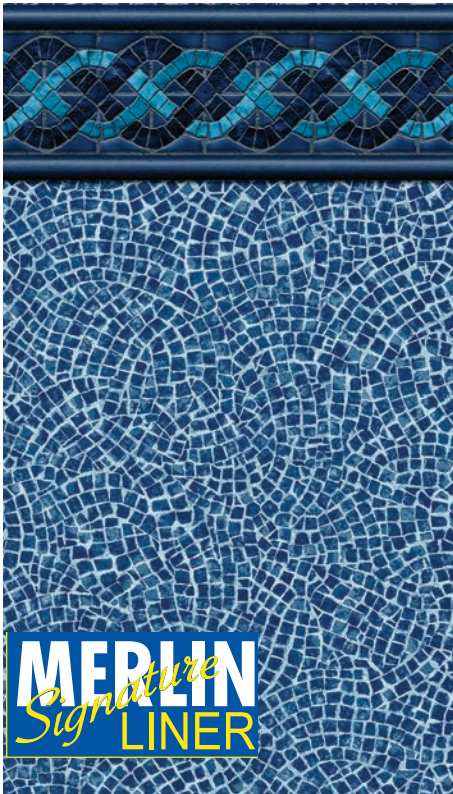

Palmetto Bay Tile/Brava Beach Floor

Available in: 20 mil Wall/20 mil Floor

Water Color: Light Blue

*Tex-Step Textured Vinyl upgrade available

*Aqua-Max Upcharge Applies

All Over Floor available