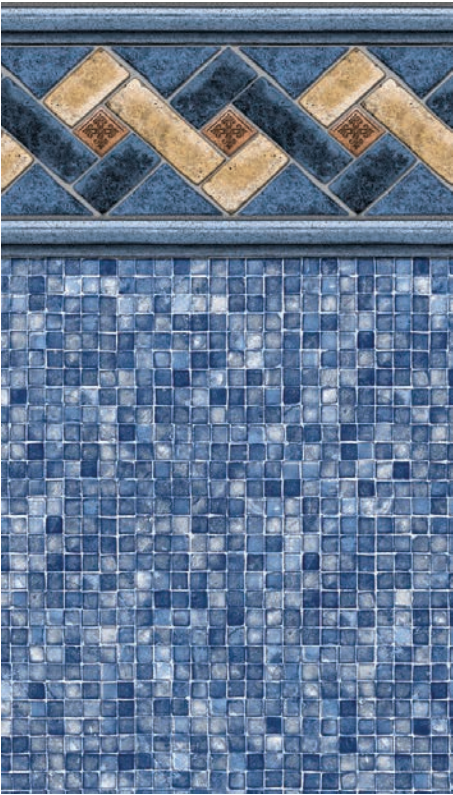

Available in: 27 mil Wall/20 mil Floor
Water Color: Light Blue
*Tex-Step Textured Vinyl upgrade available
Value-Max Liner
All Over Floor Available

Coral Bay All Over Liner

Available in: 27 mil Wall/27 mil Floor
Water Color: Deep Blue
*Tex-Step Textured Vinyl upgrade available

2022 Collection

Corolla Beach Tile/Outer Banks Floor

Available in: 20 mil Wall/20 mil Floor
Water Color: Medium Blue
*Tex-Step Textured Vinyl upgrade available
All Over Floor Available

Fraser Island Tile/Outer Banks Floor