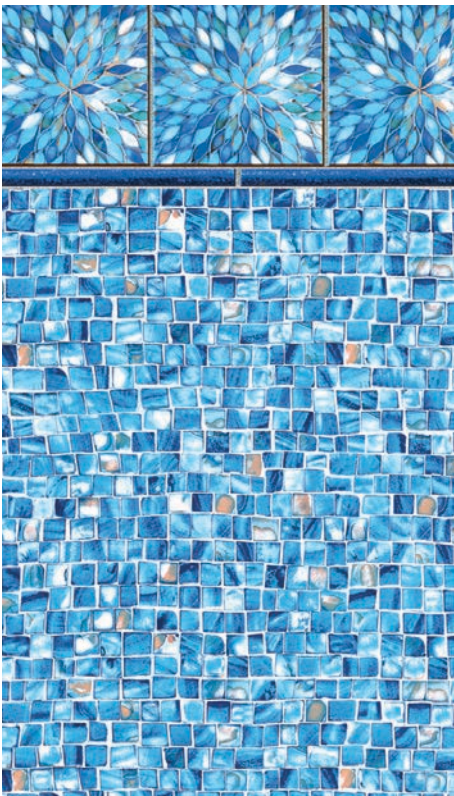

Shelter Cove All Over Pattern

Available in: 27 mil Wall/27 mil Floor

Water Color: Deep Blue

*Aqua-Intense Upcharge Applies

*All over Texture with Luster

2022 Collection

Aster Tile/Ocean Breeze Floor

Available in: 20 mil Wall/20 mil Floor
Water Color: Light Blue
*Tex-Step Textured Vinyl upgrade available
All Over Floor available