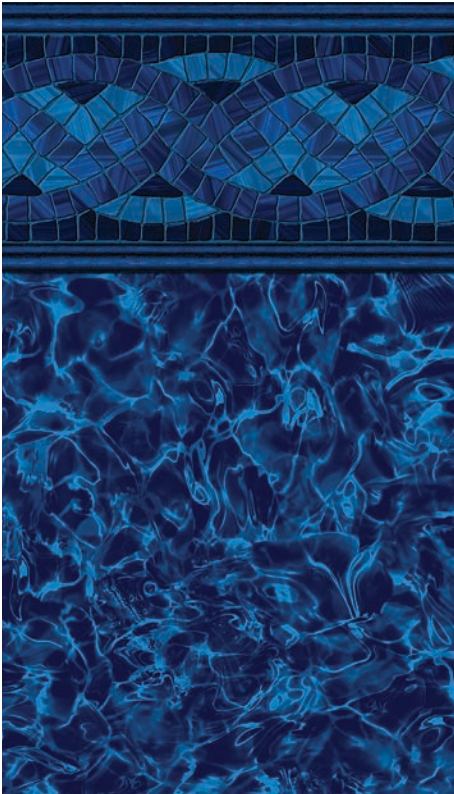

**Value
Max**

Messina Tile/Turquoise River Floor

Available in: 27 mil Wall/20 mil Floor
Water Color: Aqua
*Tex-Step Textured Vinyl upgrade available
Value-Max Liner
All Over Floor Available

2022 Collection