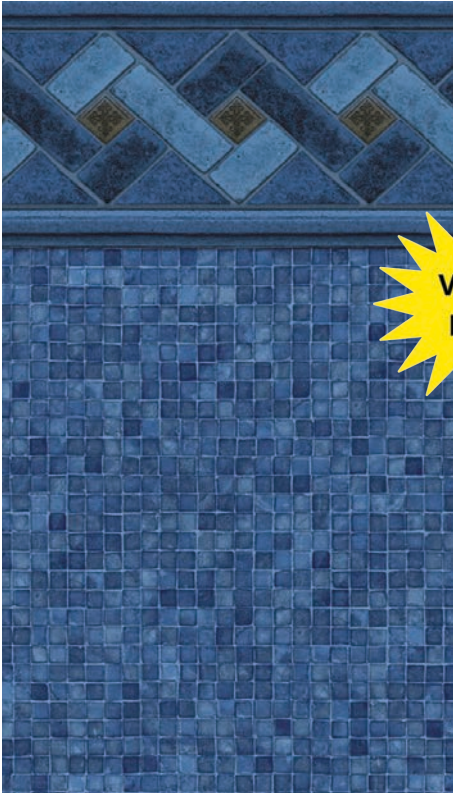

2022 Collection